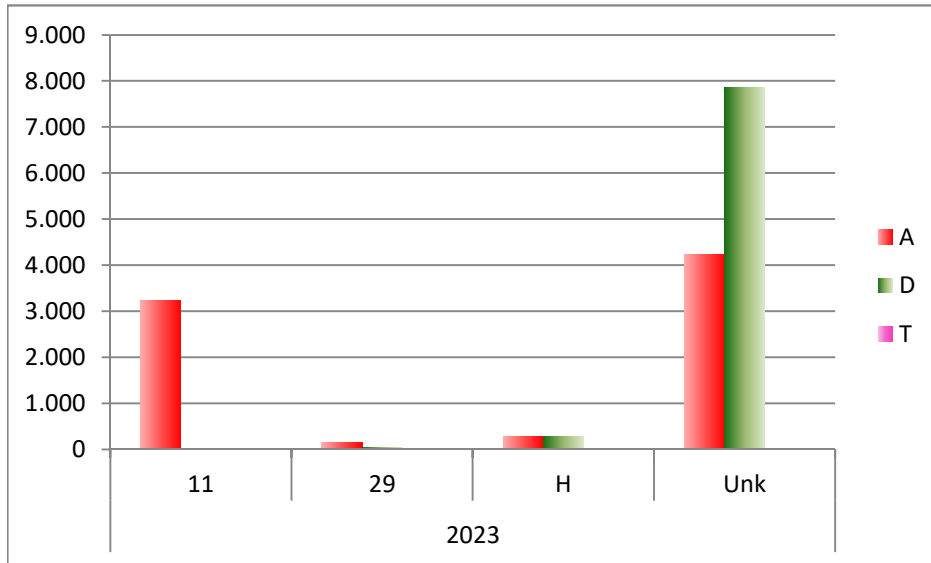

Operations by Runway - 2023

Dubrovnik Airport

Oper Year	Runway	A/D			Total
		A	D	T	
2023	11	3.237	32	1	3.270
	29	147	37	1	185
	H	269	269		538
	Unk	4.235	7.866		12.101
Total		7.888	8.204	2	16.094