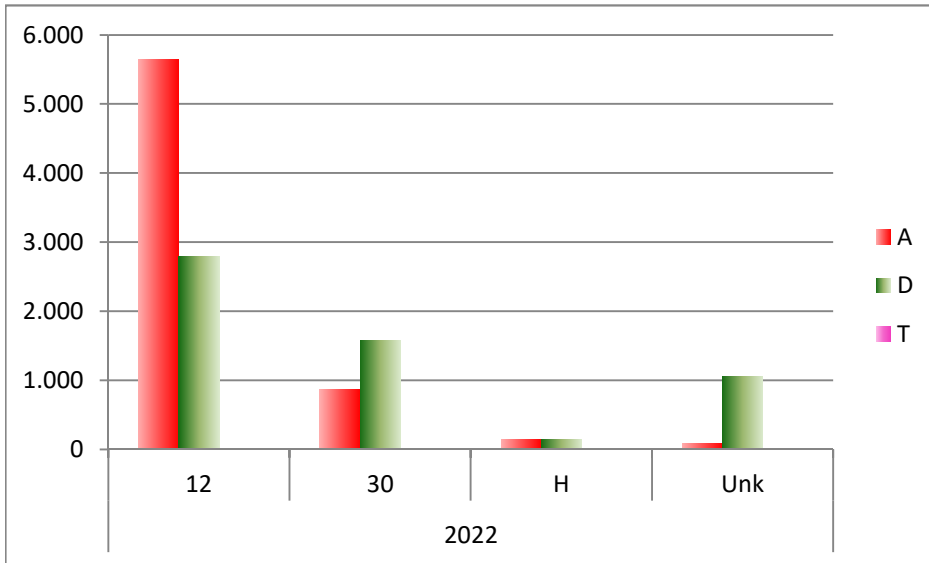

Operations by Runway - 2022

Dubrovnik Airport

Oper Year	Runway	A/D			Total
		A	D	T	
2022	12	5.652	2.801	3	8.456
	30	866	1.575		2.441
	H	145	147		292
	Unk	90	1.057		1.147
Total		6.753	5.580	3	12.336