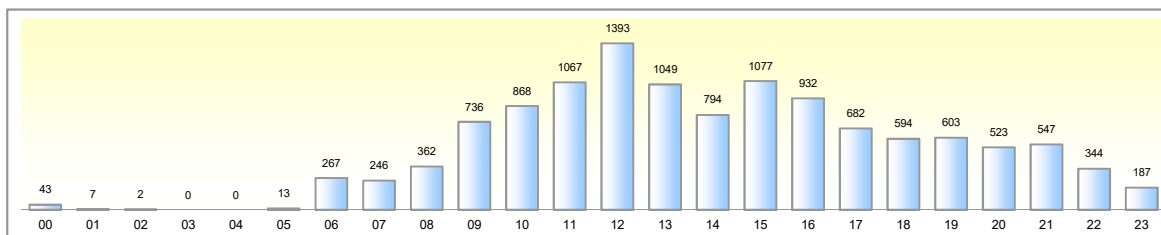

Overview - 2022

Dubrovnik Airport

Operations by Aircraft Category

Top 10 Commercial Carriers - 2022

Operations by Hour - 2022

Operations by Aircraft Category - 2022 & 2021

Dubrovnik Airport

Oper Year	Aircraft Cat	Commercial Jet	Helicopter	Propeller	Regional Jet	Turboprop	Unknown	Total	
2021		422	3744	32	30	214	1075	26	5543
4	Business Jet	3	67			3	66		139
5	Business Jet	14	98		2	5	91		210
6	Business Jet	24	240	2	2	12	115	2	397
7	Business Jet	53	313		3	16	83	6	474
8	Business Jet	189	891	5	9	68	162	8	1332
9	Business Jet	102	1181	20	9	69	232	8	1621
11	Business Jet	5	97			1	86		189
10	Business Jet	30	750	5	5	39	195	2	1026
12	Business Jet	2	107			1	45		155
2022		574	10114	291	38	207	962	150	12336
1	Business Jet	3	83				73		159
2	Business Jet	3	26				47		76
3	Business Jet	4	83			1	80		168
4	Business Jet	31	390			16	48	8	493
5	Business Jet	84	1530	64	13	30	68	19	1808
6	Business Jet	149	1709	62	18	45	135	19	2137
7	Business Jet	179	2142	41	6	62	133	45	2608
8	Business Jet	46	2285	54		36	138	40	2599
9	Business Jet	48	927	39		16	84	17	1131
11	Business Jet	3	91				42		136
10	Business Jet	22	764	31	1	1	73	2	894
12	Business Jet	2	84				41		127

Operations by Hour - 2022

Dubrovnik Airport

Oper Year	Hour	Operation Type			Total		
		A	D	T			
2022	0		31	12	43		
	1		5	2	7		
	2		1	1	2		
	5		11	2	13		
	6		25	241	1	267	
	7		106	140		246	
	8		270	92		362	
	9		464	272		736	
	10		545	322	1	868	
	11		629	438		1067	
	12		899	494		1393	
	13		332	717		1049	
	14		483	310	1	794	
	15		658	419		1077	
	16		386	546		932	
	17		337	345		682	
	18		337	257		594	
	19		314	289		603	
	20		291	232		523	
	21		319	228		547	
	22		185	159		344	
	23		125	62		187	
	Total			6753	5580	3	12336