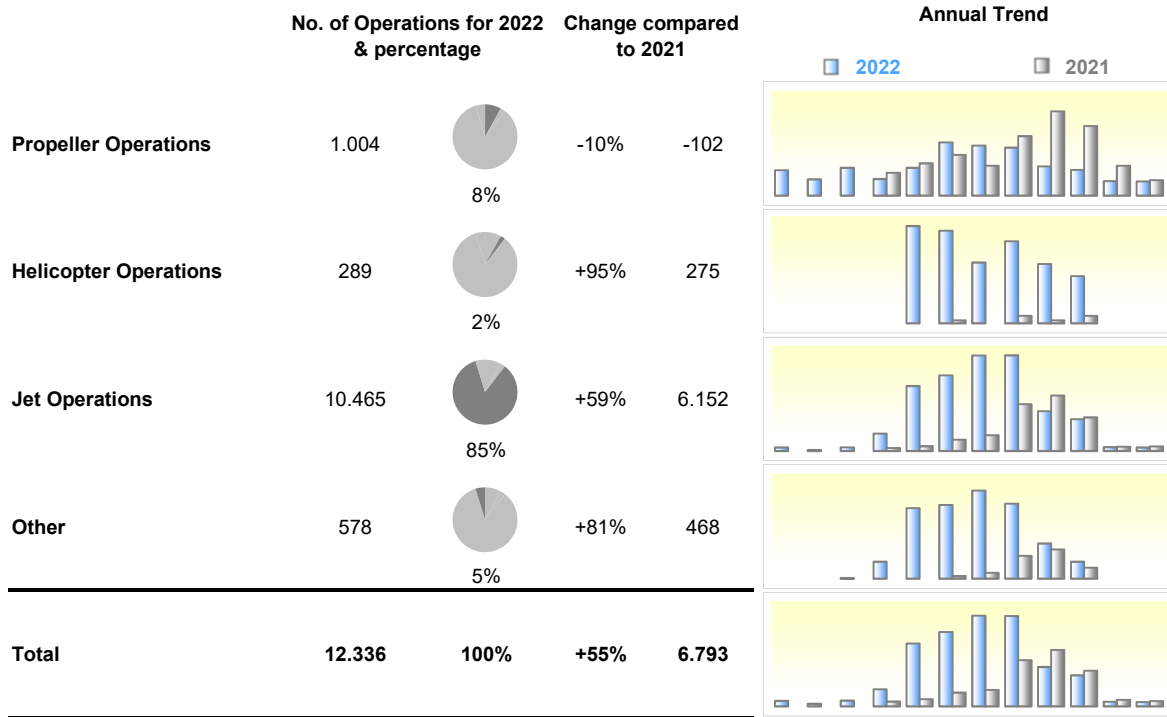

Overview - 2022

Dubrovnik Airport

Operations by Aircraft Category

Top 10 Commercial Carriers - 2022

Operations by Hour - 2022

Operations by Aircraft Category - 2022 & 2021

Dubrovnik Airport

Oper Year	Aircraft Cat	Commercial Jet	Helicopter	Propeller	Regional Jet	Turboprop	Unknown	Total	
2021		422	3744	32	30	214	1075	26	5543
4	Business Jet	3	67			3	66		139
5	Business Jet	14	98		2	5	91		210
6	Business Jet	24	240	2	2	12	115	2	397
7	Business Jet	53	313		3	16	83	6	474
8	Business Jet	189	891	5	9	68	162	8	1332
9	Business Jet	102	1181	20	9	69	232	8	1621
11	Business Jet	5	97			1	86		189
10	Business Jet	30	750	5	5	39	195	2	1026
12	Business Jet	2	107			1	45		155
2022		574	10114	291	38	207	962	150	12336
1	Business Jet	3	83				73		159
2	Business Jet	3	26				47		76
3	Business Jet	4	83			1	80		168
4	Business Jet	31	390			16	48	8	493
5	Business Jet	84	1530	64	13	30	68	19	1808
6	Business Jet	149	1709	62	18	45	135	19	2137
7	Business Jet	179	2142	41	6	62	133	45	2608
8	Business Jet	46	2285	54		36	138	40	2599
9	Business Jet	48	927	39		16	84	17	1131
11	Business Jet	3	91				42		136
10	Business Jet	22	764	31	1	1	73	2	894
12	Business Jet	2	84				41		127

Operations by Hour - 2022

Dubrovnik Airport

Oper Year	Hour	Operation Type			Total		
		A	D	T			
2022	0		31	12	43		
	1		5	2	7		
	2		1	1	2		
	5		11	2	13		
	6		25	241	1	267	
	7		106	140		246	
	8		270	92		362	
	9		464	272		736	
	10		545	322	1	868	
	11		629	438		1067	
	12		899	494		1393	
	13		332	717		1049	
	14		483	310	1	794	
	15		658	419		1077	
	16		386	546		932	
	17		337	345		682	
	18		337	257		594	
	19		314	289		603	
	20		291	232		523	
	21		319	228		547	
	22		185	159		344	
	23		125	62		187	
	Total			6753	5580	3	12336