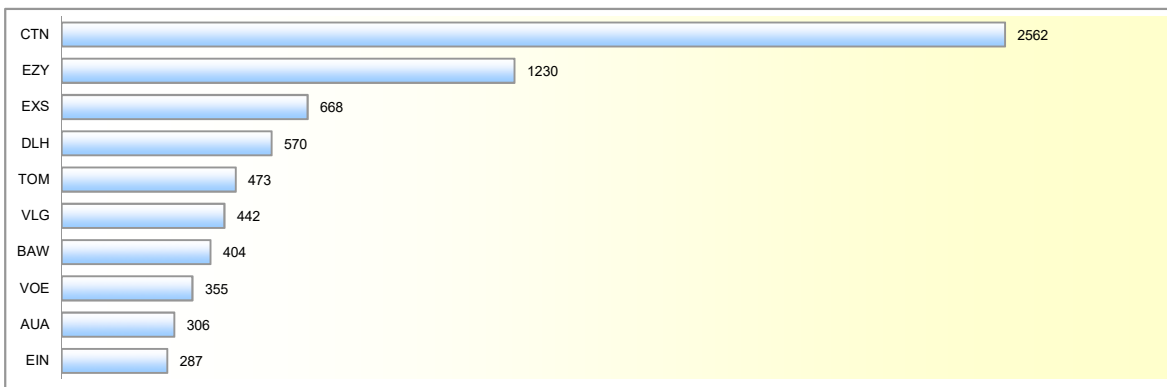

Overview - 2022

Dubrovnik Airport

Operations by Aircraft Category

Top 10 Commercial Carriers - 2022

Operations by Hour - 2022

Operations by Aircraft Category - 2022 & 2021

Dubrovnik Airport

Oper Year	Aircraft Cat	Commercial Jet	Helicopter	Propeller	Regional Jet	Turboprop	Unknown	Total	
2021		422	3744	32	30	214	1075	26	5543
4	Business Jet	3	67			3	66		139
5	Business Jet	14	98		2	5	91		210
6	Business Jet	24	240	2	2	12	115	2	397
7	Business Jet	53	313		3	16	83	6	474
8	Business Jet	189	891	5	9	68	162	8	1332
9	Business Jet	102	1181	20	9	69	232	8	1621
11	Business Jet	5	97			1	86		189
10	Business Jet	30	750	5	5	39	195	2	1026
12	Business Jet	2	107			1	45		155
2022		574	10114	291	38	207	962	150	12336
1	Business Jet	3	83				73		159
2	Business Jet	3	26				47		76
3	Business Jet	4	83			1	80		168
4	Business Jet	31	390			16	48	8	493
5	Business Jet	84	1530	64	13	30	68	19	1808
6	Business Jet	149	1709	62	18	45	135	19	2137
7	Business Jet	179	2142	41	6	62	133	45	2608
8	Business Jet	46	2285	54		36	138	40	2599
9	Business Jet	48	927	39		16	84	17	1131
11	Business Jet	3	91				42		136
10	Business Jet	22	764	31	1	1	73	2	894
12	Business Jet	2	84				41		127

Operations by Hour - 2022

Dubrovnik Airport

Oper Year	Hour	Operation Type			Total		
		A	D	T			
2022	0		31	12	43		
	1		5	2	7		
	2		1	1	2		
	5		11	2	13		
	6		25	241	1	267	
	7		106	140		246	
	8		270	92		362	
	9		464	272		736	
	10		545	322	1	868	
	11		629	438		1067	
	12		899	494		1393	
	13		332	717		1049	
	14		483	310	1	794	
	15		658	419		1077	
	16		386	546		932	
	17		337	345		682	
	18		337	257		594	
	19		314	289		603	
	20		291	232		523	
	21		319	228		547	
	22		185	159		344	
	23		125	62		187	
	Total			6753	5580	3	12336