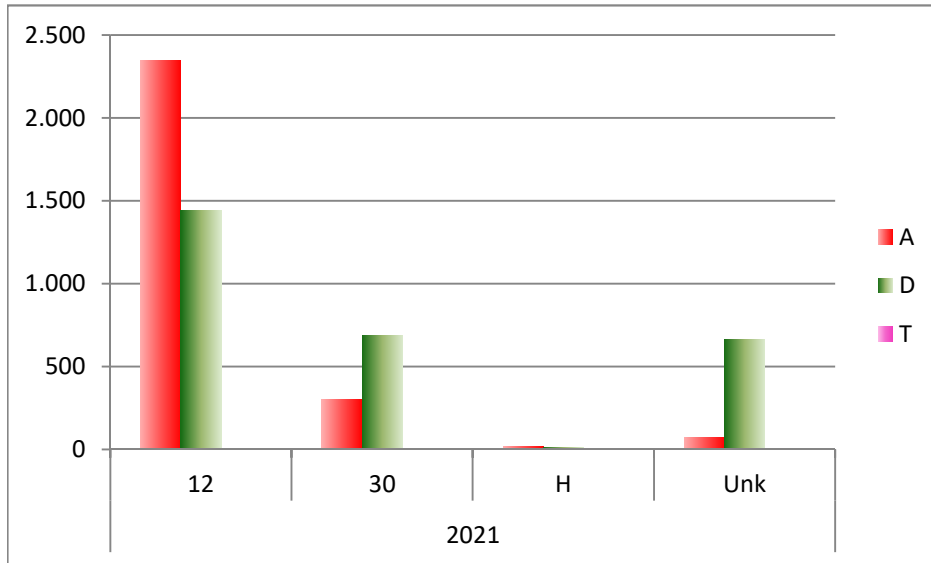

Operations by Runway - 2021

Dubrovnik Airport

Oper Year	Runway	A/D			Total
		A	D	T	
2021	12	2.346	1.445	1	3.792
	30	299	687		986
	H	18	14		32
	Unk	71	662		733
Total		2.734	2.808	1	5.543