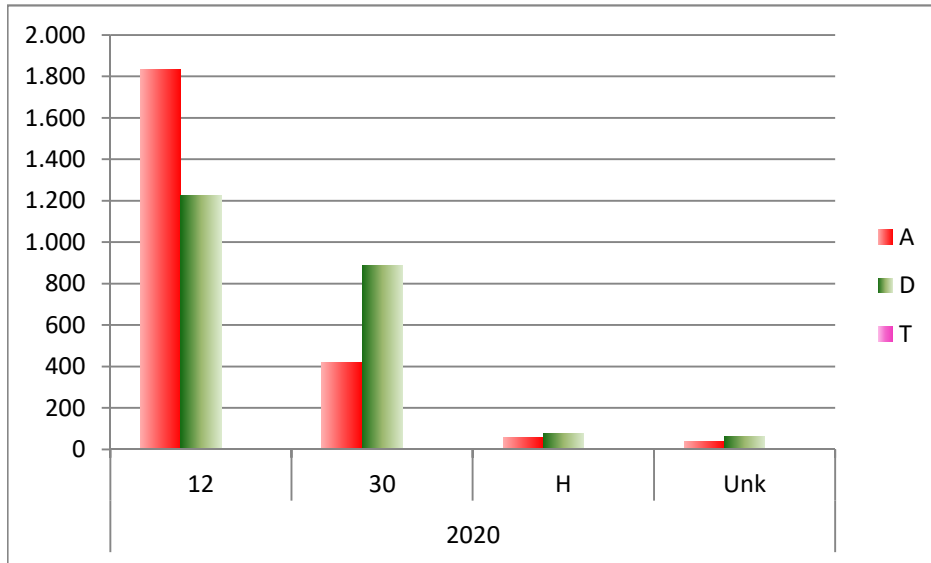

Aircraft Category by Airline - 2020

Dubrovnik Airport

JDI	20				20
JEF		2			2
JEI	2				2
JFA		1		2	3
JKH	2				2
JME	6				6
JSH	5				5
JSY	17				17
JTI	2				2
JTR	2				2
KAY	7	25			32
KFS	6				6
KRH	1				1
LDM	3				3
LGL				28	28
LH		7			7
LLT	1				1
LNX	1				1
LO				5	5
LOT		118		78	196
LTC	4				4
LWG	6				6
LXG			3		3
LXJ	2				2
LZB				1	1
LJC				4	4
MGX		1		1	2
MLM	4				4
MMD	2				2
MOZ	6			1	7
MSR		3			3
MVI	3	7		8	18
NAX		7			7
NOS		1			1
NTF				1	1
NJE	30				30
OAL				3	3
OHY		2			2
PCM	2				2
PDT		2			2
PJZ	2				2

Aircraft Category by Airline - 2020

Dubrovnik Airport

PNC	20								20
PTA	3								3
PWY	2								2
QNR	7								7
QQE	1					1			2
QTR			1						1
RAM			1						1
RJR			75				2		77
SAM					2				2
SCR	1								1
SIG	11		1						12
SPG	2								2
SUA	3								3
SVW	9					5			14
SWR			14		4				18
SXS			2						2
TCF						1			1
THY			10						10
TIE	5								5
TOM			3						3
TSC			18						18
TTJ	3								3
TUI			2						2
TVF			83						83
TVP			3						3
TVS	3		1						4
TWY						4			4
UAE			2						2
UAL			1						1
Unk	181		38	136	39	16	40	17	467
UTN	10								10
VJT	34		2			3			39
VLG			99						99
VLZ	1								1
VOE			52						52
VPC	2								2
VRD	6								6
VTE	3								3
VVV	2								2
WKT					2				2
WZZ			8						8

Aircraft Category by Airline - 2020

Dubrovnik Airport

XPE	4	4
YYY	1	1

Operations by Runway - 2020

Dubrovnik Airport

Oper Year	Runway	A/D			Total
		A	D	T	
2020	12	1.833	1.228		3.061
	30	421	889		1.310
	H	57	78	1	136
	Unk	39	65		104
Total		2.350	2.260	1	4.611