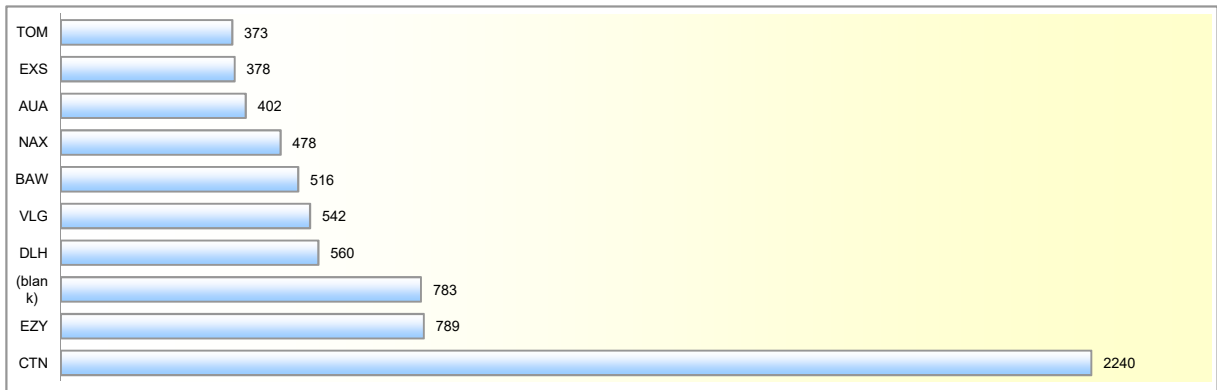

Overview - 2018

Dubrovnik Airport

Operations by Aircraft Category

Top 10 Commercial Carriers

Operations by Hour

Aircraft Category by Hour - 2018

Dubrovnik Airport

Opers Hour	Aircraft Category								Total	
	Business Jet	Commercial Jet	Helicopter	Military	Propeller	Regional Jet	Turboprop	Unknown		
00		120					1	1	122	
01		26					1	2	29	
02		5							5	
03		2							2	
04										
05		24							24	
06	5	468					9	6	488	
07	10	578		1			6	14	609	
08	12	746		4		2	31	30	828	
09	30	1,293		2		4	40	43	1,419	
10	59	1,739		10	3	11	58	59	1,945	
11	60	1,654		6		19	98	51	1,895	
12	59	1,460		8		12	62	122	1,725	
13	48	1,272		9		3	26	96	1,455	
14	45	1,366		7		4	25	122	1,572	
15	57	1,427		10	1	5	33	126	1,663	
16	39	1,216		3		3	44	67	1,378	
17	29	792		2		5	47	44	922	
18	19	796		2		2	64	38	923	
19	15	672		2			27	43	765	
20	15	782		1			7	52	859	
21	1	636		1			6	30	676	
22	14	502					6	3	526	
23	2	327					9	15	355	
Total	519	17,903		68	4	70	600	964	57	20,185

Operator Category by Hour - 2018

Dubrovnik Airport

Opers Hour	Operator Category									Total
	Air Taxi	Airline	Cargo	Fractional	General Aviation	Lifeguard	Military	Unknown		
00		110						12	122	
01		26						3	29	
02		4						1	5	
03		2							2	
04										
05		19						5	24	
06		401	51	2				34	488	
07	1	428	10	2				168	609	
08		514	16	3				295	828	
09		1,041	13	4				361	1,419	
10	2	1,341	9	7			5	581	1,945	
11		1,289	11	6				589	1,895	
12		1,115	19	8			1	582	1,725	
13		864	17	9				565	1,455	
14	1	959	13	7				592	1,572	
15		1,060	63	11			1	528	1,663	
16		1,019	52	3				304	1,378	
17		652	7	1			1	261	922	
18		598	28	1				296	923	
19		423	14	3				325	765	
20		479	9	1				370	859	
21		429	40					207	676	
22		381	34	1				110	526	
23		293	2					60	355	
Total	4	13,447	408	69			8	6,249	20,185	