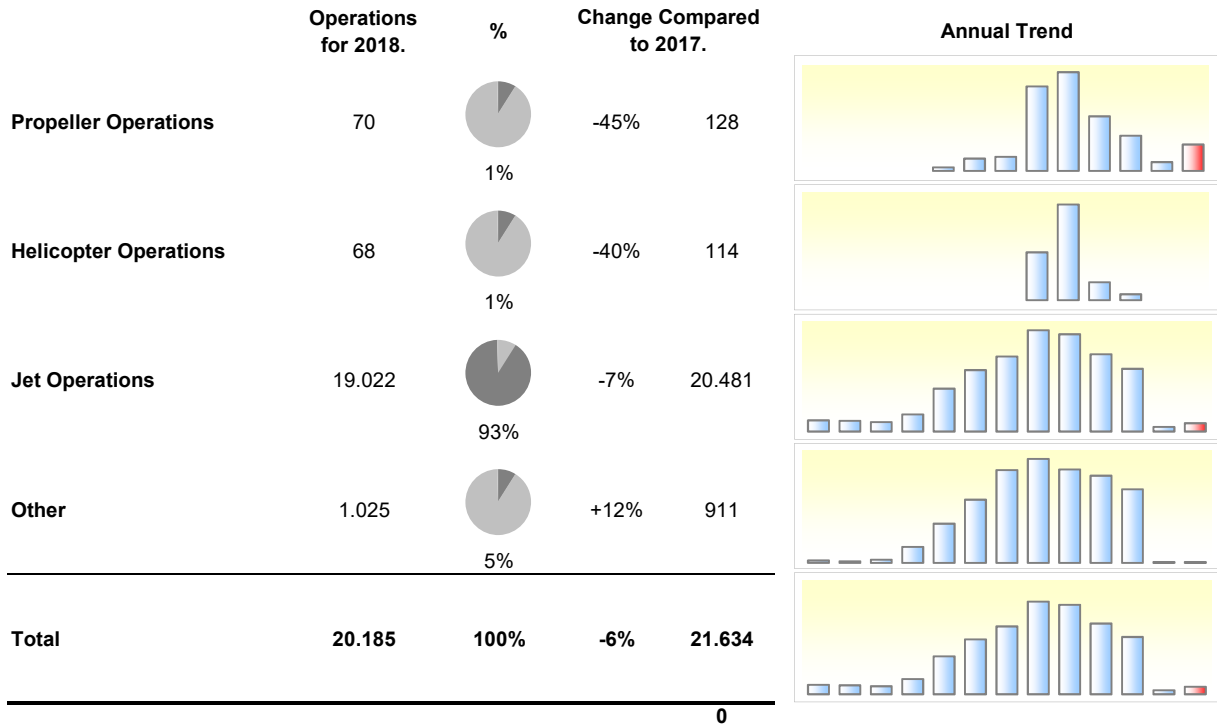

Overview - 2018

Dubrovnik Airport

Operations by Aircraft Category

Top 10 Commercial Carriers

Operations by Hour

Aircraft Category by Hour - 2018

Dubrovnik Airport

Opers Hour	Aircraft Category								Total	
	Business Jet	Commercial Jet	Helicopter	Military	Propeller	Regional Jet	Turboprop	Unknown		
00		120					1	1	122	
01		26					1	2	29	
02		5							5	
03		2							2	
04										
05		24							24	
06	5	468					9	6	488	
07	10	578		1			6	14	609	
08	12	746		4		2	31	30	828	
09	30	1,293		2		4	40	43	1,419	
10	59	1,739		10	3	11	58	59	1,945	
11	60	1,654		6		19	98	51	1,895	
12	59	1,460		8		12	62	122	1,725	
13	48	1,272		9		3	26	96	1,455	
14	45	1,366		7		4	25	122	1,572	
15	57	1,427		10	1	5	33	126	1,663	
16	39	1,216		3		3	44	67	1,378	
17	29	792		2		5	47	44	922	
18	19	796		2		2	64	38	923	
19	15	672		2			27	43	765	
20	15	782		1			7	52	859	
21	1	636		1			6	30	676	
22	14	502					6	3	526	
23	2	327					9	15	355	
Total	519	17,903		68	4	70	600	964	57	20,185

Operator Category by Hour - 2018

Dubrovnik Airport

Opers Hour	Operator Category									Total
	Air Taxi	Airline	Cargo	Fractional	General Aviation	Lifeguard	Military	Unknown		
00		110						12	122	
01		26						3	29	
02		4						1	5	
03		2							2	
04										
05		19						5	24	
06		401	51	2				34	488	
07	1	428	10	2				168	609	
08		514	16	3				295	828	
09		1,041	13	4				361	1,419	
10	2	1,341	9	7			5	581	1,945	
11		1,289	11	6				589	1,895	
12		1,115	19	8			1	582	1,725	
13		864	17	9				565	1,455	
14	1	959	13	7				592	1,572	
15		1,060	63	11			1	528	1,663	
16		1,019	52	3				304	1,378	
17		652	7	1			1	261	922	
18		598	28	1				296	923	
19		423	14	3				325	765	
20		479	9	1				370	859	
21		429	40					207	676	
22		381	34	1				110	526	
23		293	2					60	355	
Total	4	13,447	408	69			8	6,249	20,185	