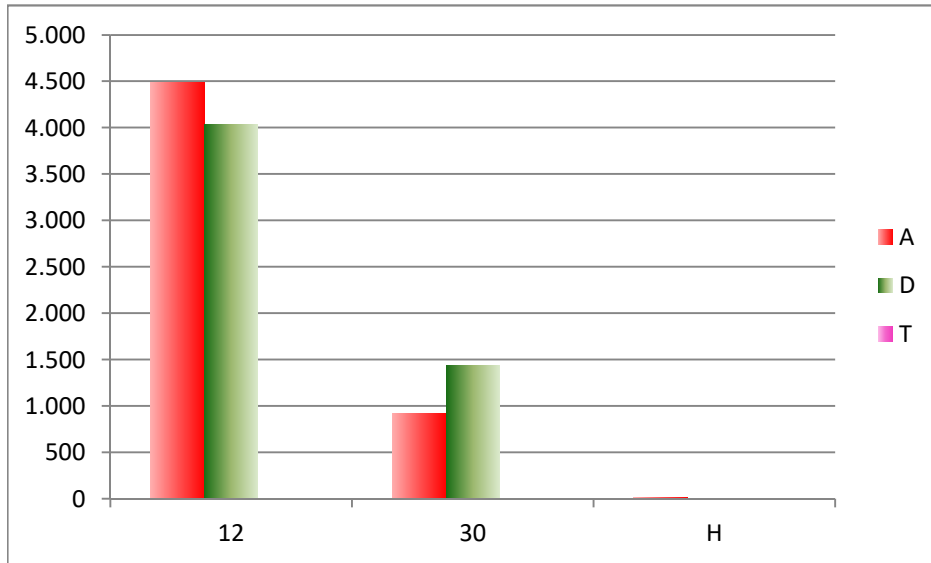

Operations by Runway - 2018

Dubrovnik Airport

Opers	A/D			Total
Rwy	A	D	T	Total
12	4.494	4.032	6	8.532
30	917	1.438	2	2.357
H	21	7		28
Total	5.432	5.477	8	10.917