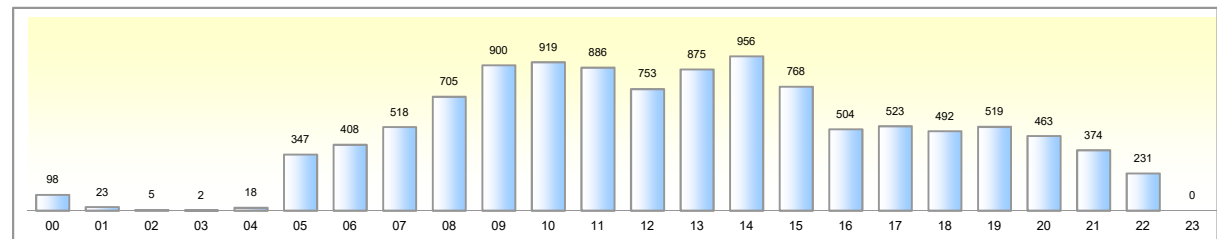

Overview - 2018

Dubrovnik Airport

Operations by Aircraft Category

Top 10 Commercial Carriers

Operations by Hour

Aircraft Category by Hour - 2018

Dubrovnik Airport

Opers Hour	Aircraft Category								Total	
	Business Jet	Commercial Jet	Helicopter	Military	Propeller	Regional Jet	Turboprop	Unknown		
00		120					1	1	122	
01		26					1	2	29	
02		5							5	
03		2							2	
04										
05		24							24	
06	5	468					9	6	488	
07	10	578		1			6	14	609	
08	12	746		4		2	31	30	828	
09	30	1,293		2		4	40	43	1,419	
10	59	1,739		10	3	11	58	59	1,945	
11	60	1,654		6		19	98	51	1,895	
12	59	1,460		8		12	62	122	1,725	
13	48	1,272		9		3	26	96	1,455	
14	45	1,366		7		4	25	122	1,572	
15	57	1,427		10	1	5	33	126	1,663	
16	39	1,216		3		3	44	67	1,378	
17	29	792		2		5	47	44	922	
18	19	796		2		2	64	38	923	
19	15	672		2			27	43	765	
20	15	782		1			7	52	859	
21	1	636		1			6	30	676	
22	14	502					6	3	526	
23	2	327					9	15	355	
Total	519	17,903		68	4	70	600	964	57	20,185